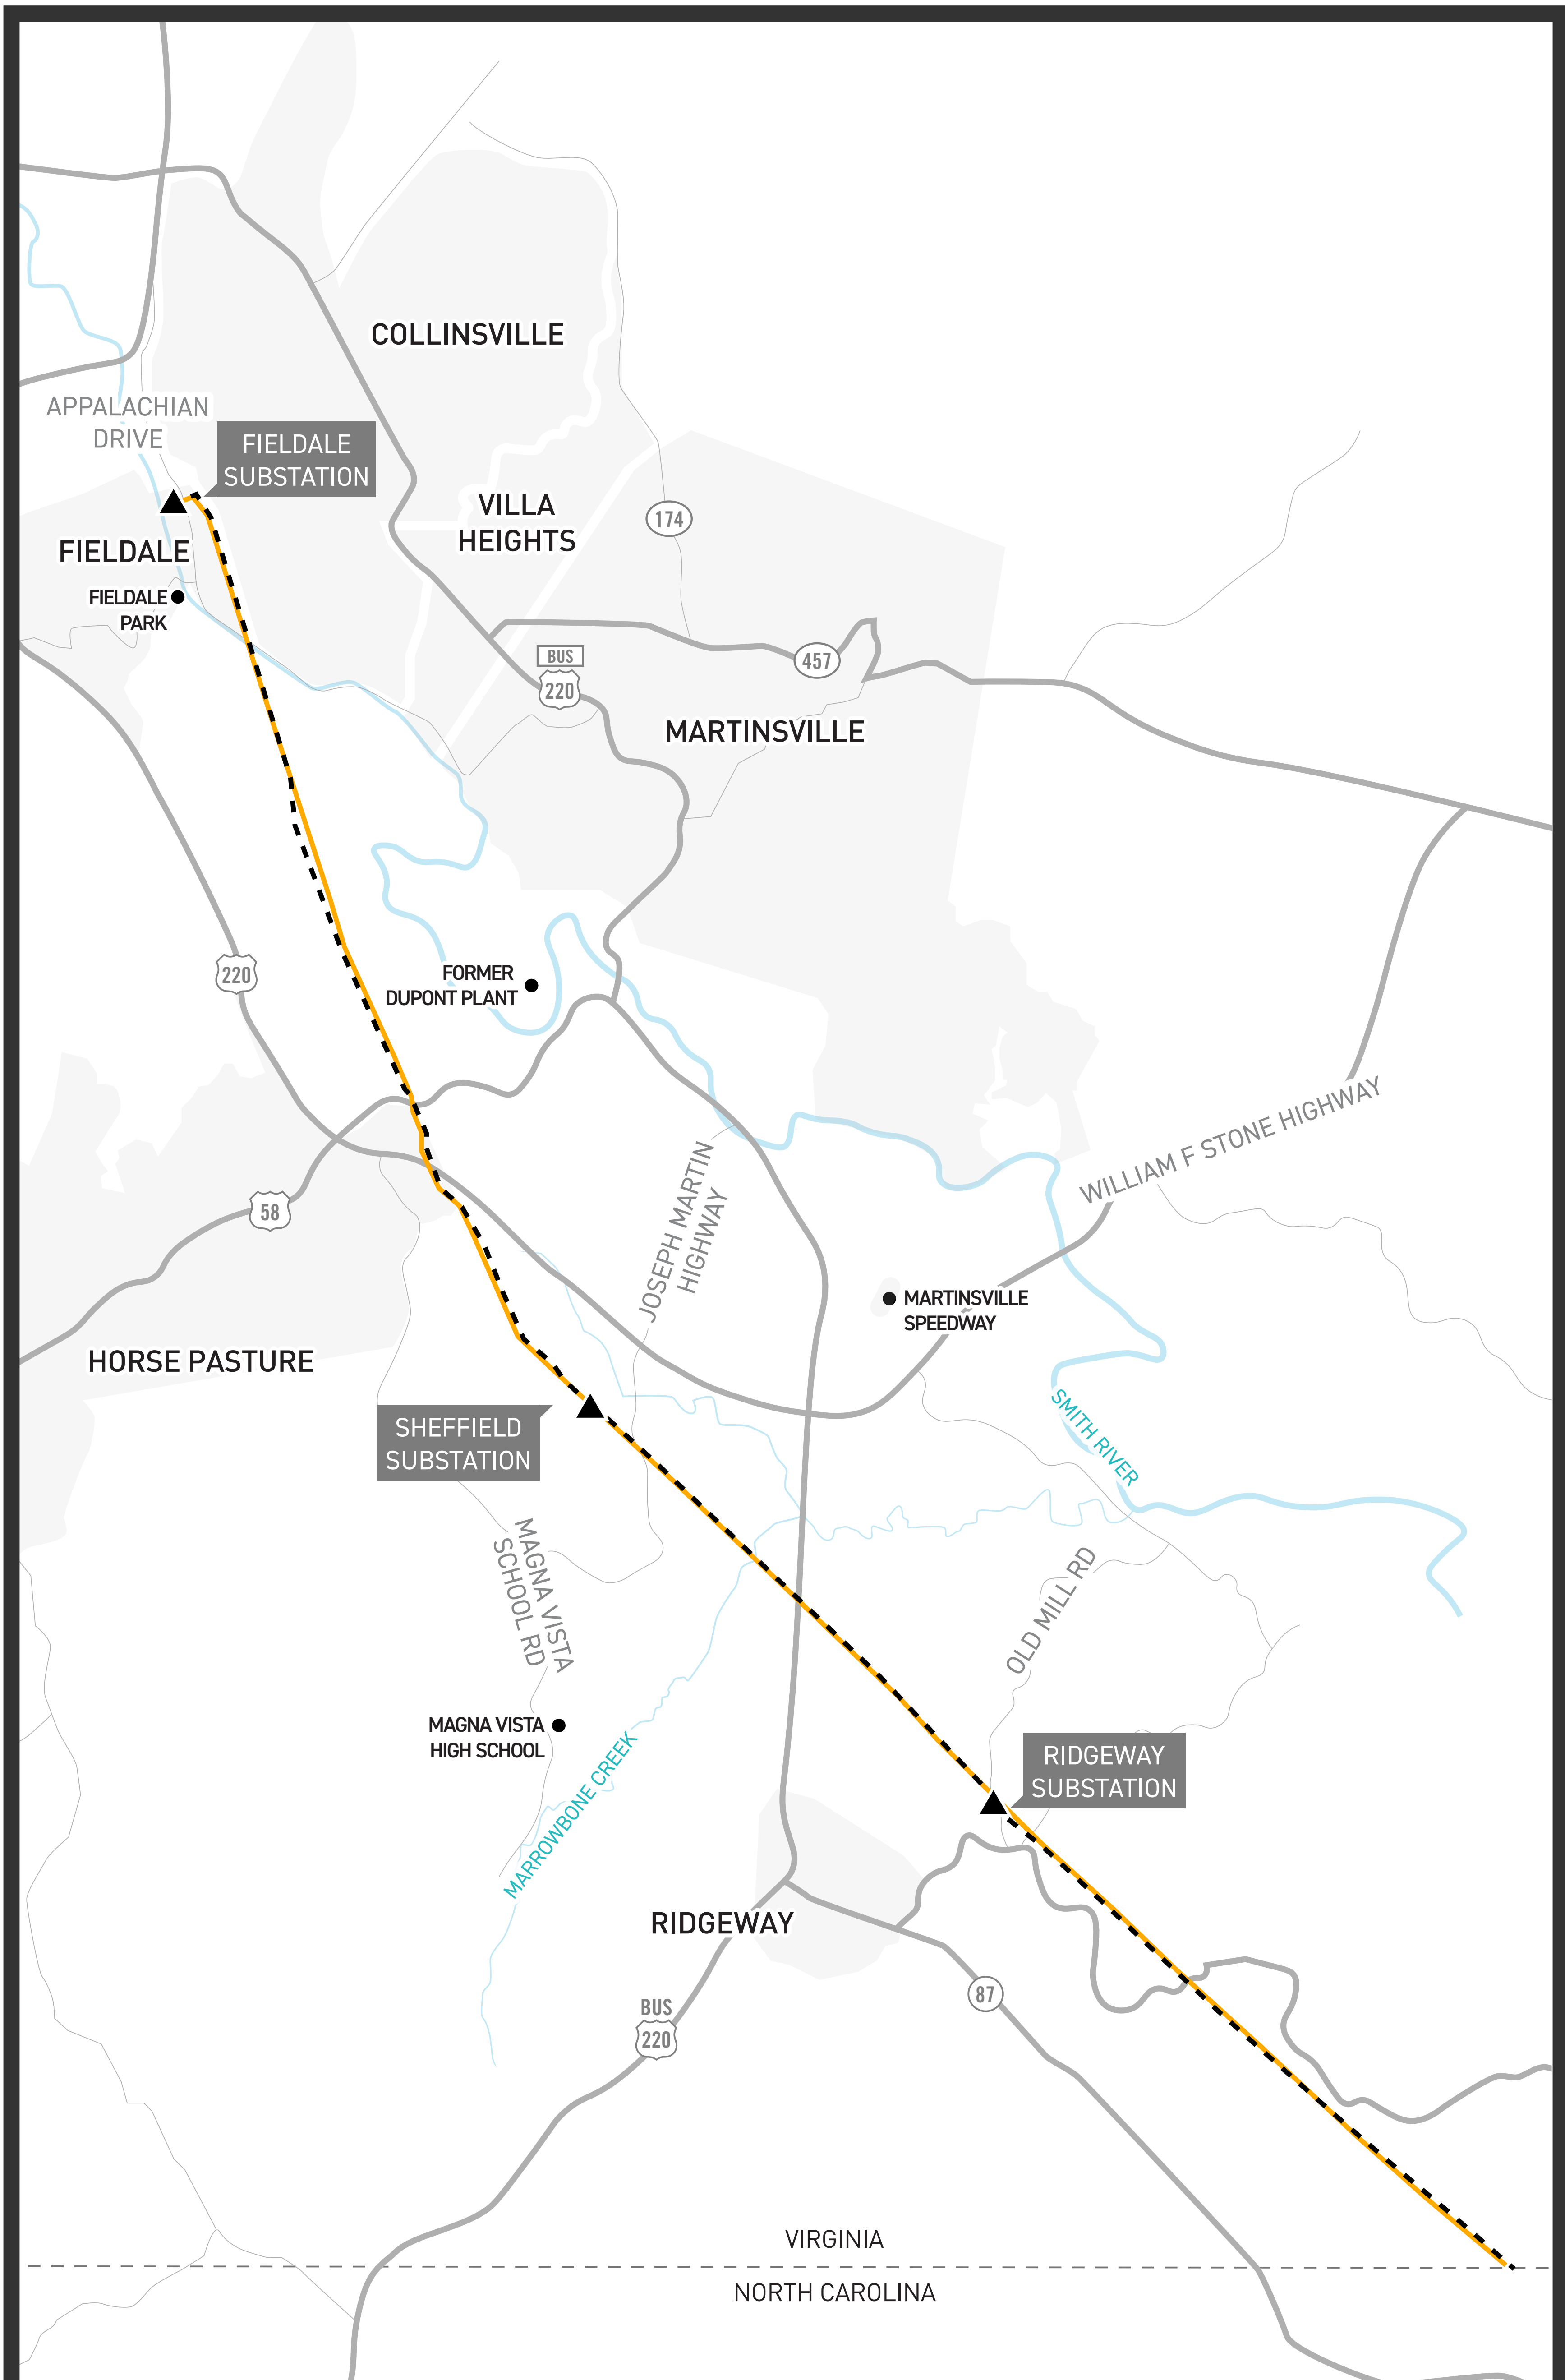

FIELDALE-RIDGEWAY

TRANSMISSION LINE REBUILD PROJECT

An AEP Company

BOUNDLESS ENERGY™

FIELDALE-RIDGEWAY TRANSMISSION LINE REBUILD PROJECT

— EXISTING TRANSMISSION LINE TO BE REBUILT
(IN OR NEAR EXISTING RIGHT-OF-WAY)

▲ SUBSTATION

*VISIT APPALACHIANPOWER.COM/FIELDALE-RIDGEWAY TO VIEW AN INTERACTIVE MAP